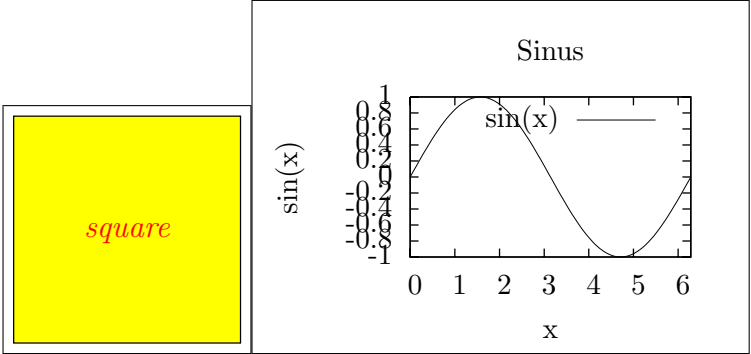

Defaults

Test: textfont and textcolor

Test: vecscale=1.2

Test: vecfile

Test: vecinclude=false

Test: vecinclude=overwrite

Test: angle=90

Test: scale=0.8

Test: hscale=1.2,vscale=0.8

Test: width=0.49\textwidth,height=5cm

Test: width=0.49\textwidth,keepaspectratio

Test: angle=30,scale=0.75,angle=15

Test: vecfirst=false, vecinclude=overwrite