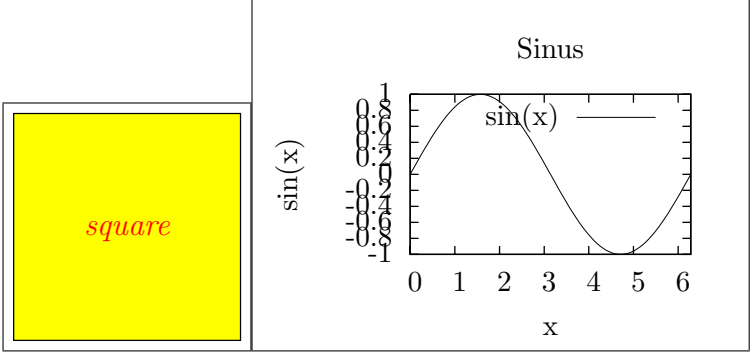

Defaults

Test: textfont and textcolor

Test: vecscale=1.2

Test: vecfile

Test: vecinclude=false

Test: vecinclude=overwrite

Test: angle=90

Test: scale=0.8

Test: hscale=1.2,vscale=0.8

Test: width=0.49\textwidth,height=5cm

Test: width=0.49\textwidth,keepaspectratio

Test: angle=30,scale=0.75,angle=15

Test: vecfirst=false, vecinclude=overwrite