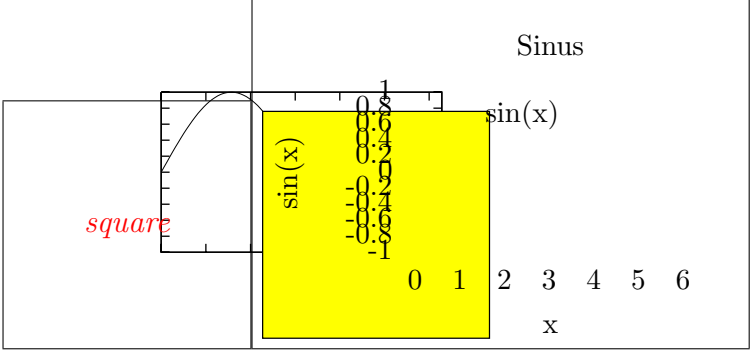

Defaults

Test: textfont and textcolor

Test: vecscale=1.2

Test: vecfile

Test: vecinclude=false

Test: vecinclude=overwrite

Test: angle=90

Test: scale=0.8

Test: hscale=1.2,vscale=0.8

Test: width=0.49\textwidth,height=5cm

Test: width=0.49\textwidth,keepaspectratio

Test: angle=30,scale=0.75,angle=15

Test: vecfirst=false, vecinclude=overwrite