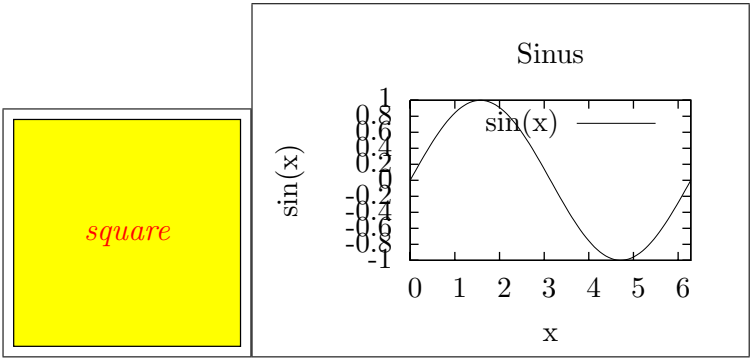

Defaults

Test: textfont and textcolor

Test: vecscale=1.2

Test: vecfile

Test: vecinclude=false

Test: vecinclude=overwrite

Test: angle=90

Test: scale=0.8

Test: hscale=1.2,vscale=0.8

Test: width=0.49\textwidth,height=5cm

Test: width=0.49\textwidth,keepaspectratio

Test: angle=30,scale=0.75,angle=15

Test: vecfirst=false, vecinclude=overwrite