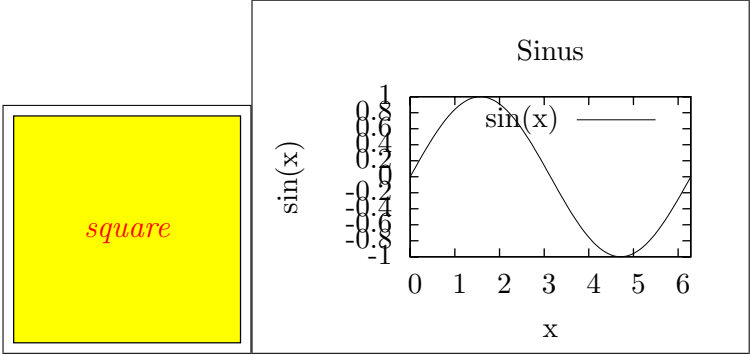

Defaults

Test: textfont and textcolor

Test: vecscale=1.2

Test: vecfile

Test: vecinclude=false

Test: vecinclude=overwrite

Test: angle=90

Test: scale=0.8

Test: hscale=1.2,vscale=0.8

Test: width=0.49\textwidth,height=5cm

Test: width=0.49\textwidth,keepaspectratio

Test: angle=30,scale=0.75,angle=15

Test: vecfirst=false, vecinclude=overwrite