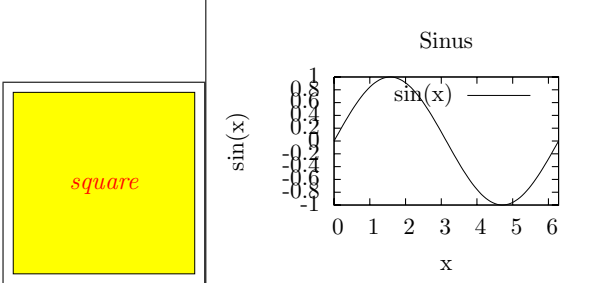

Defaults

Test: textfont and textcolor

Test: vecscale=1.2

Test: vecfile

Test: vecinclude=false

Test: vecinclude=overwrite

Test: angle=90

Test: scale=0.8

Test: hscale=1.2,vscale=0.8

Test: width=0.49\textwidth,height=5cm

Test: width=0.49\textwidth,keepaspectratio

Test: angle=30,scale=0.75,angle=15

Test: vecfirst=false, vecinclude=overwrite