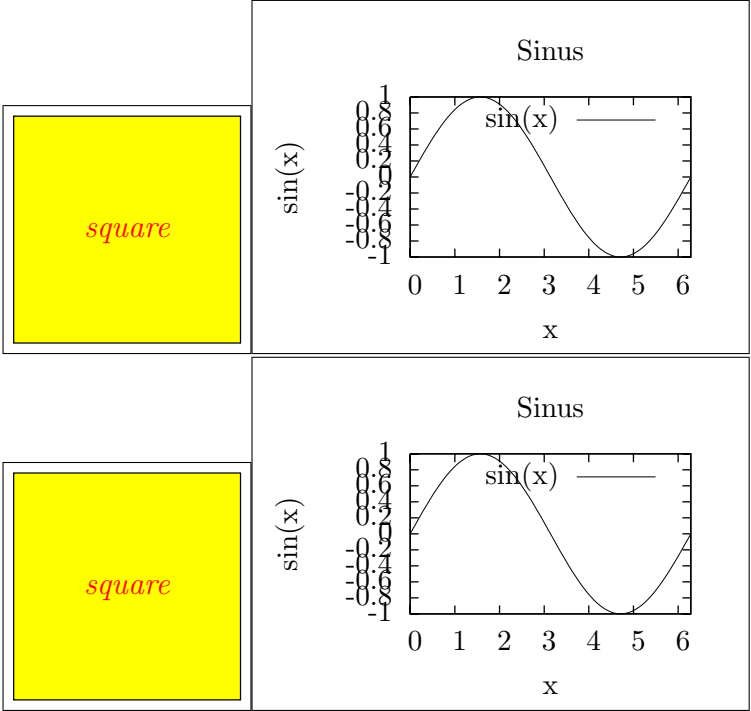

Defaults

Test: textfont and textcolor

Test: vecscale=1.2

Test: vecfile

Test: vecinclude=false

Test: vecinclude=overwrite

Test: angle=90

Test: scale=0.8

Test: hscale=1.2,vscale=0.8

Test: width=0.49\textwidth,height=5cm

Test: width=0.49\textwidth,keepaspectratio

Test: angle=30,scale=0.75,angle=15

Test: vecfirst=false, vecinclude=overwrite