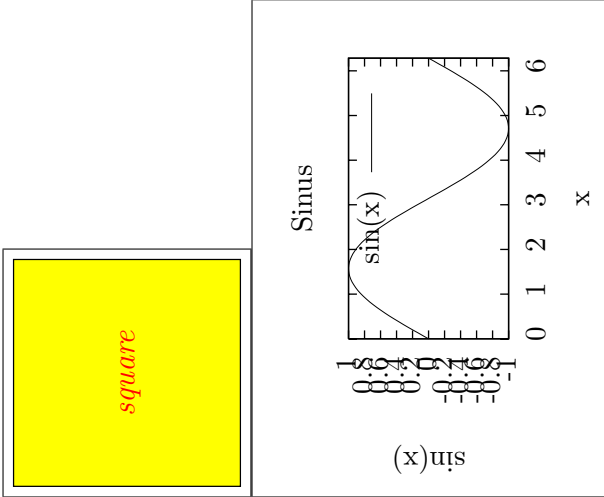

Defaults

Test: textfont and textcolor

Test: vecscale=1.2

Test: vecfile

Test: vecinclude=false

Test: vecinclude=overwrite

Test: angle=90

Test: scale=0.8

Test: hscale=1.2,vscale=0.8

Test: width=0.49\textwidth,height=5cm

Test: width=0.49\textwidth,keepaspectratio

Test: angle=30,scale=0.75,angle=15

Test: vecfirst=false, vecinclude=overwrite