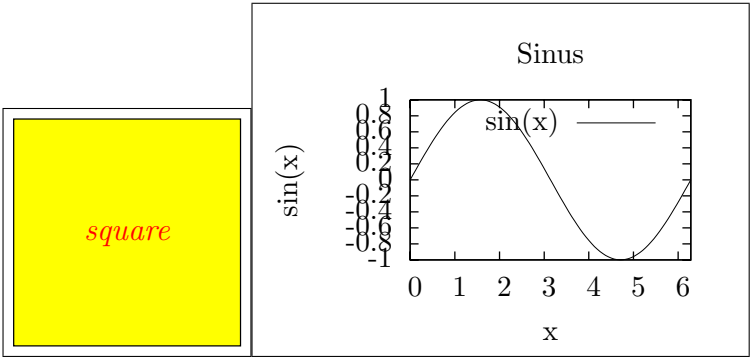

Defaults

Test: textfont and textcolor

Test: vecscale=1.2

Test: vecfile

Test: vecinclude=false

Test: vecinclude=overwrite

Test: angle=90

Test: scale=0.8

Test: hscale=1.2,vscale=0.8

Test: width=0.49\textwidth,height=5cm

Test: width=0.49\textwidth,keepaspectratio

Test: angle=30,scale=0.75,angle=15

Test: vecfirst=false, vecinclude=overwrite