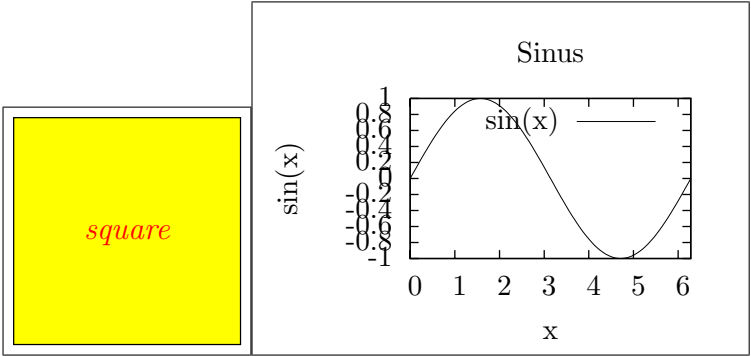

Defaults

Test: textfont and textcolor

Test: vecscale=1.2

Test: vecfile

Test: vecinclude=false

Test: vecinclude=overwrite

Test: angle=90

Test: scale=0.8

Test: hscale=1.2,vscale=0.8

Test: width=0.49\textwidth,height=5cm

Test: width=0.49\textwidth,keepaspectratio

Test: angle=30,scale=0.75,angle=15

Test: vecfirst=false, vecinclude=overwrite