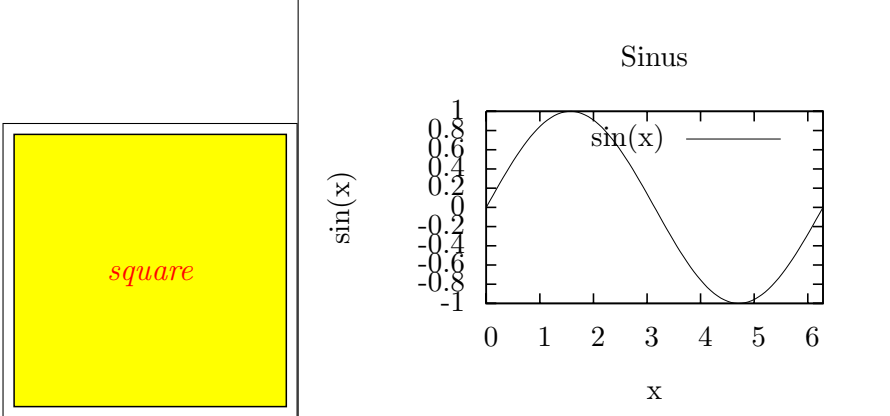

Defaults

Test: textfont and textcolor

Test: vecscale=1.2

Test: vecfile

Test: vecinclude=false

Test: vecinclude=overwrite

Test: angle=90

Test: scale=0.8

Test: hscale=1.2,vscale=0.8

Test: width=0.49\textwidth,height=5cm

Test: width=0.49\textwidth,keepaspectratio

Test: angle=30,scale=0.75,angle=15

Test: vecfirst=false, vecinclude=overwrite