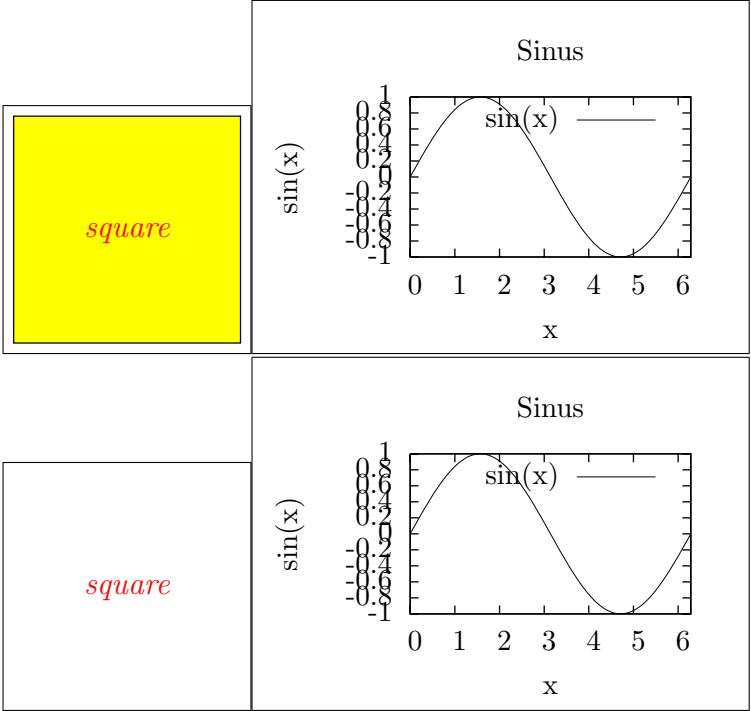

Defaults

Test: textfont and textcolor

Test: vecscale=1.2

Test: vecfile

Test: vecinclude=false

Test: vecinclude=overwrite

Test: angle=90

Test: scale=0.8

Test: hscale=1.2,vscale=0.8

Test: width=0.49\textwidth,height=5cm

Test: width=0.49\textwidth,keepaspectratio

Test: angle=30,scale=0.75,angle=15

Test: vecfirst=false, vecinclude=overwrite