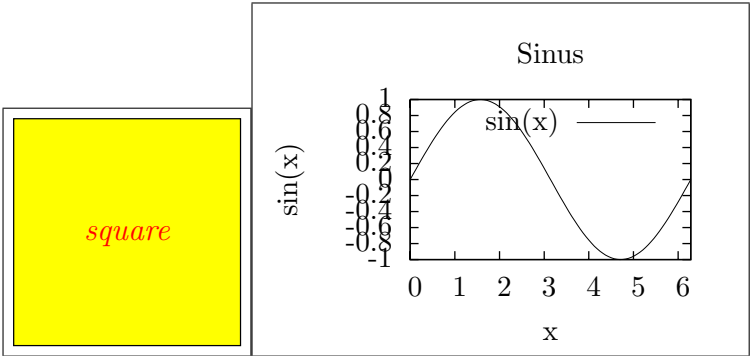

Defaults

Test: textfont and textcolor

Test: vecscale=1.2

Test: vecfile

Test: vecinclude=false

Test: vecinclude=overwrite

Test: angle=90

Test: scale=0.8

Test: hscale=1.2,vscale=0.8

Test: width=0.49\textwidth,height=5cm

Test: width=0.49\textwidth,keepaspectratio

Test: angle=30,scale=0.75,angle=15

Test: vecfirst=false, vecinclude=overwrite